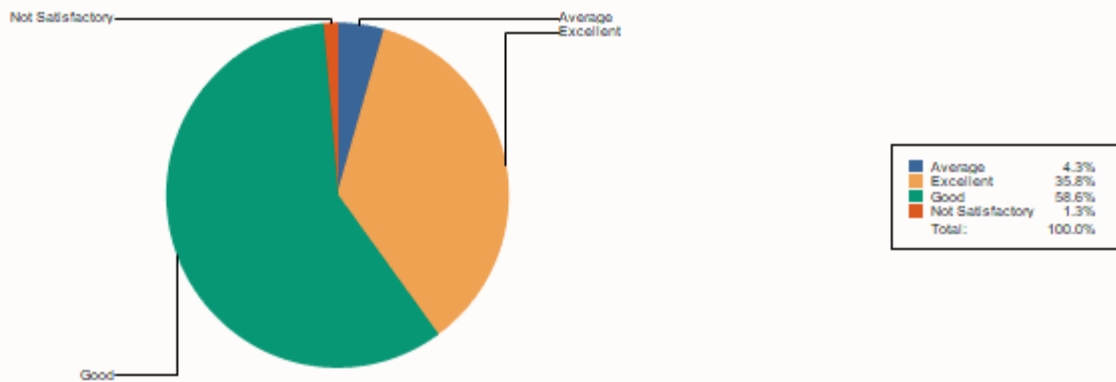

Average	29
Excellent	70
Good	123
Not Satisfactory	10
Total :	232.00

10 Playground & Sports

Average	31
Excellent	76
Good	113
Not Satisfactory	12
Total :	232.00

11 Regularity & punctuality of faculty members