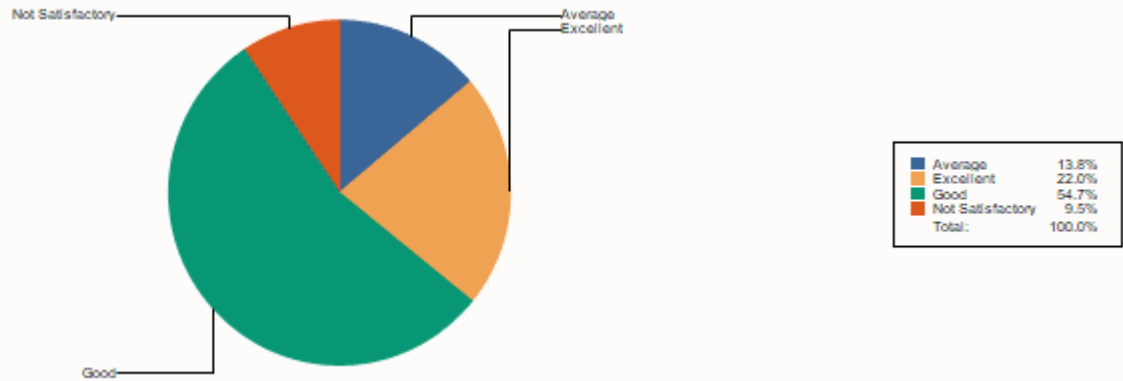

8 Lab facilities

Average	32
Excellent	51
Good	127
Not Satisfactory	22
Total :	232.00