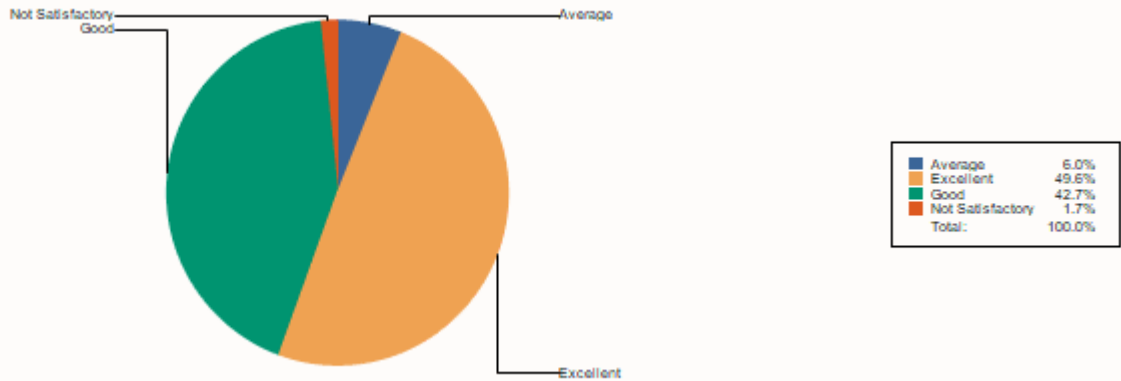

KHATRA ADIBASI MAHAVIDYALAYA

KHATRA, BANKURA, PIN-722140

STUDENTS' FEEDBACK: 2022-2023

1 Classroom availability

Average	14
Excellent	115
Good	99
Not Satisfactory	4
Total :	232.00