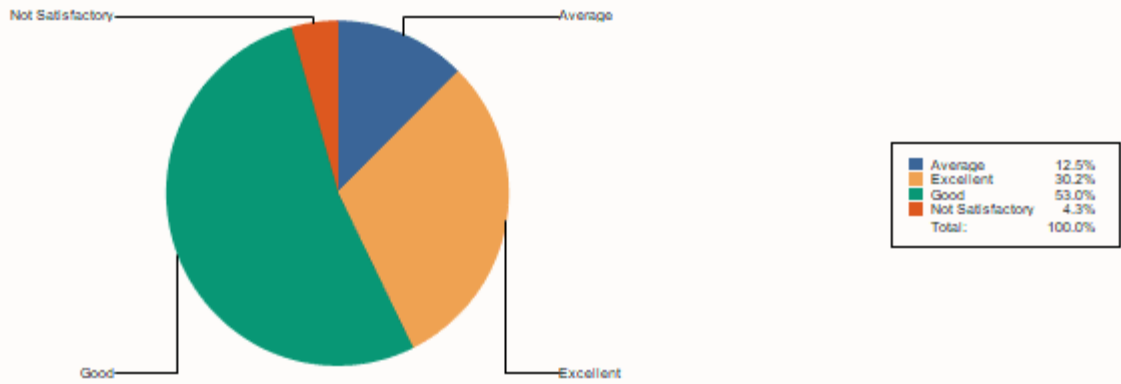

Average	29
Excellent	70
Good	123
Not Satisfactory	10
Total :	232.00

10 Playground & Sports

Average	31
Excellent	76
Good	113
Not Satisfactory	12
Total :	232.00

11 Regularity & punctuality of faculty members