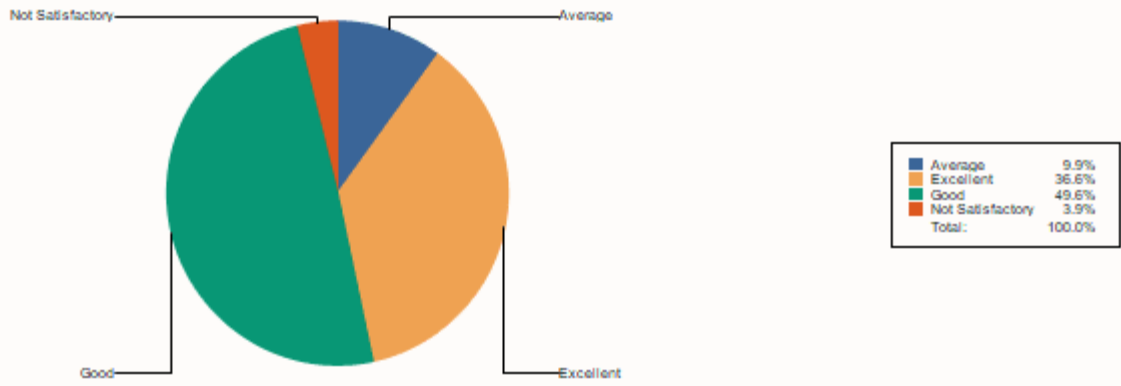

Average	19
Excellent	90
Good	114
Not Satisfactory	9
Total :	232.00

3 Cultural Events

Average	23
Excellent	85
Good	115
Not Satisfactory	9
Total :	232.00

4 Drinking Water & Washroom Facilities

Average	22
Excellent	111
Good	92
Not Satisfactory	7
Total :	232.00