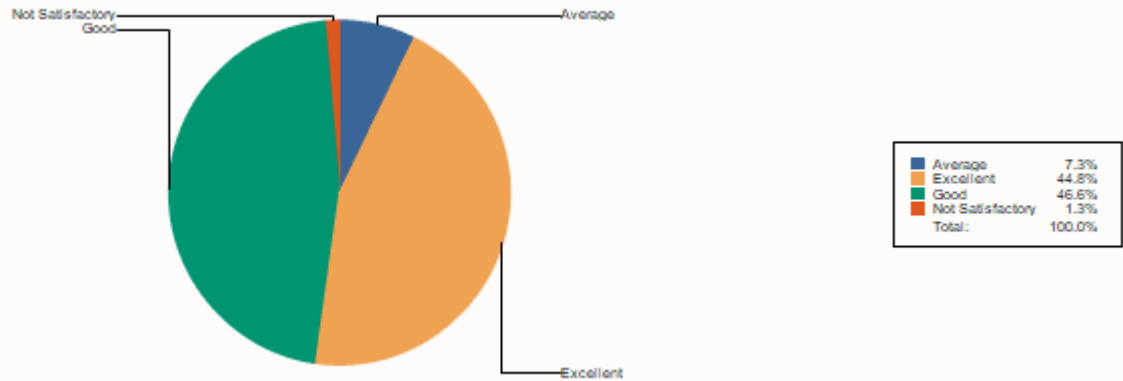

6 Faculty's knowledge & resource about the subject

Average	17
Excellent	104
Good	108
Not Satisfactory	3
Total :	232.00