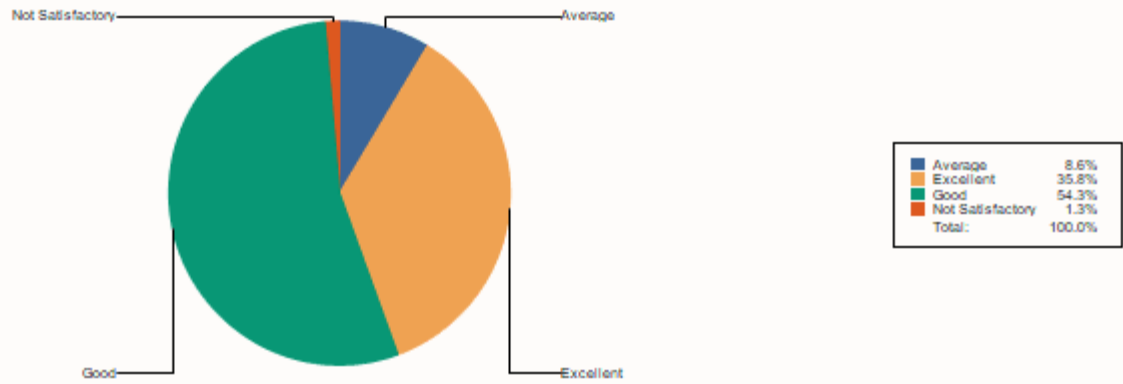

5 Faculty's interaction with students

Average	20
Excellent	83
Good	126
Not Satisfactory	3
Total :	232.00