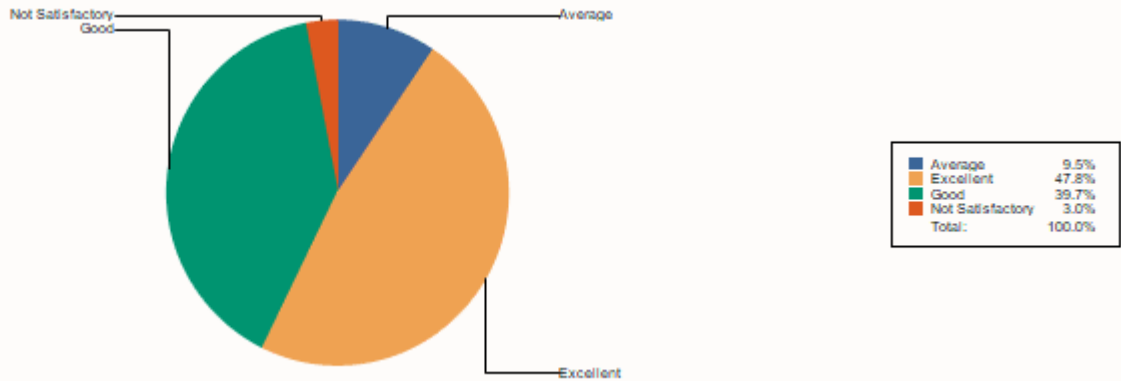

Average	19
Excellent	90
Good	114
Not Satisfactory	9
Total :	232.00

3 Cultural Events

Average	23
Excellent	85
Good	115
Not Satisfactory	9
Total :	232.00

4 Drinking Water & Washroom Facilities

Average	22
Excellent	111
Good	92
Not Satisfactory	7
Total :	232.00