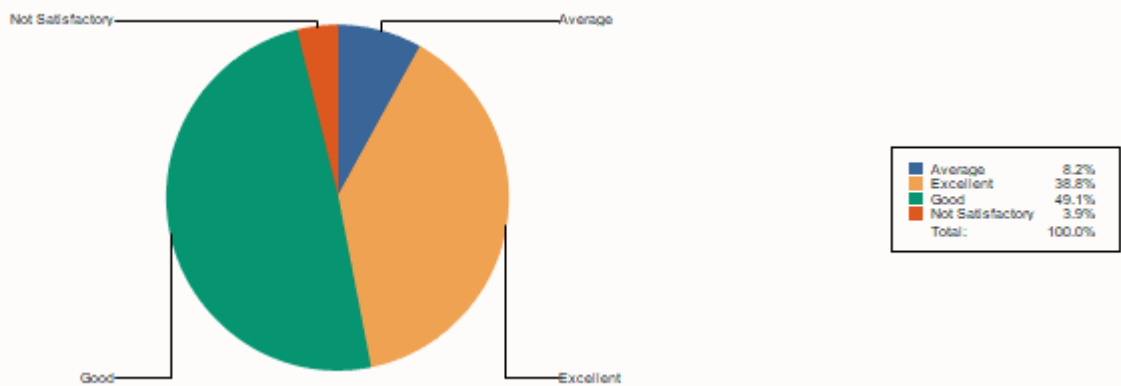

Average	19
Excellent	90
Good	114
Not Satisfactory	9
Total :	232.00

3 Cultural Events

Average	23
Excellent	85
Good	115
Not Satisfactory	9
Total :	232.00

4 Drinking Water & Washroom Facilities

Average	22
Excellent	111
Good	92
Not Satisfactory	7
Total :	232.00