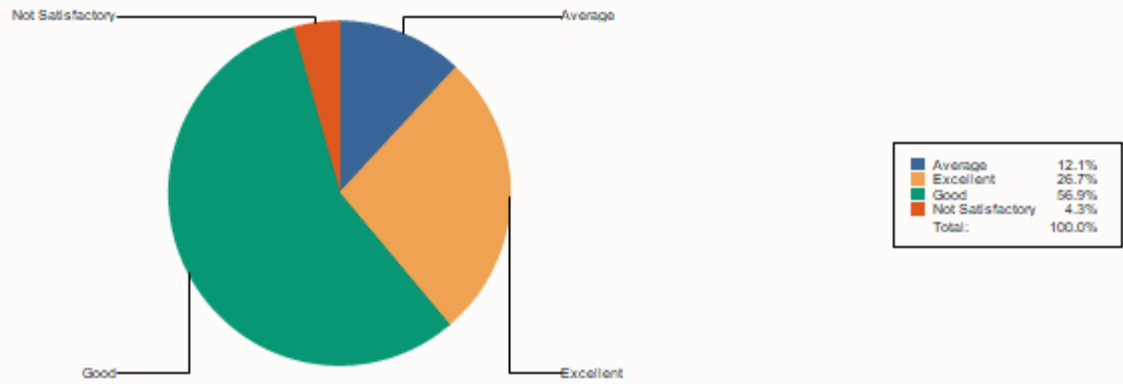

7 Faculty's use of ICT & Multimedia

Average	28
Excellent	62
Good	132
Not Satisfactory	10
Total :	232.00