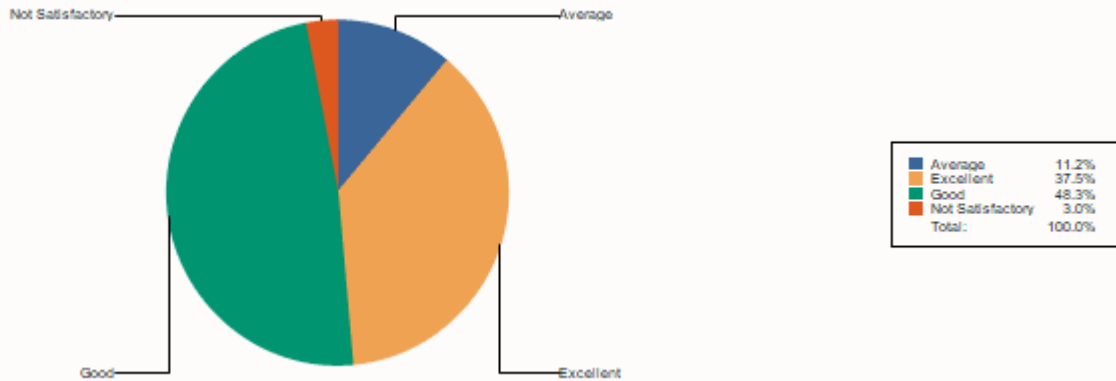

Average	29
Excellent	70
Good	123
Not Satisfactory	10
Total :	232.00

10 Playground & Sports

Average	31
Excellent	76
Good	113
Not Satisfactory	12
Total :	232.00

11 Regularity & punctuality of faculty members

Average	10
Excellent	83
Good	136
Not Satisfactory	3
Total :	232.00

12 Resources available in the Library

Average	26
Excellent	87
Good	112
Not Satisfactory	7
Total :	232.00