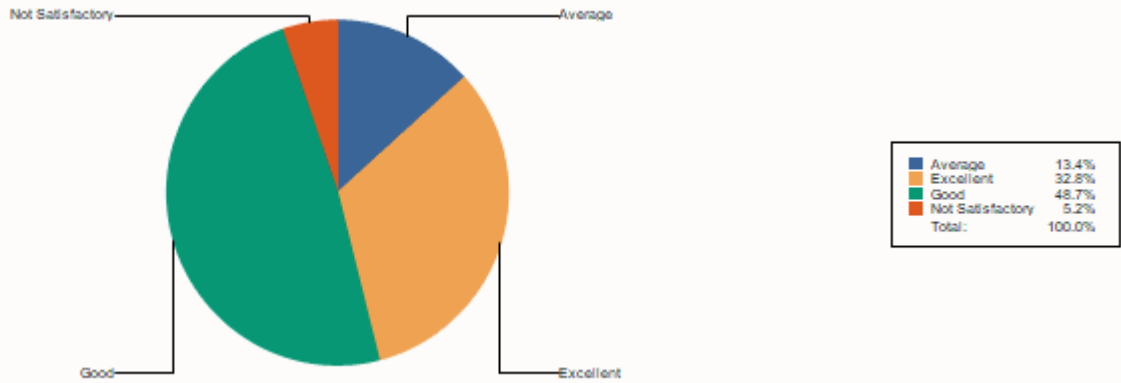

Average	29
Excellent	70
Good	123
Not Satisfactory	10
Total :	232.00

10 Playground & Sports

Average	31
Excellent	76
Good	113
Not Satisfactory	12
Total :	232.00

11 Regularity & punctuality of faculty members